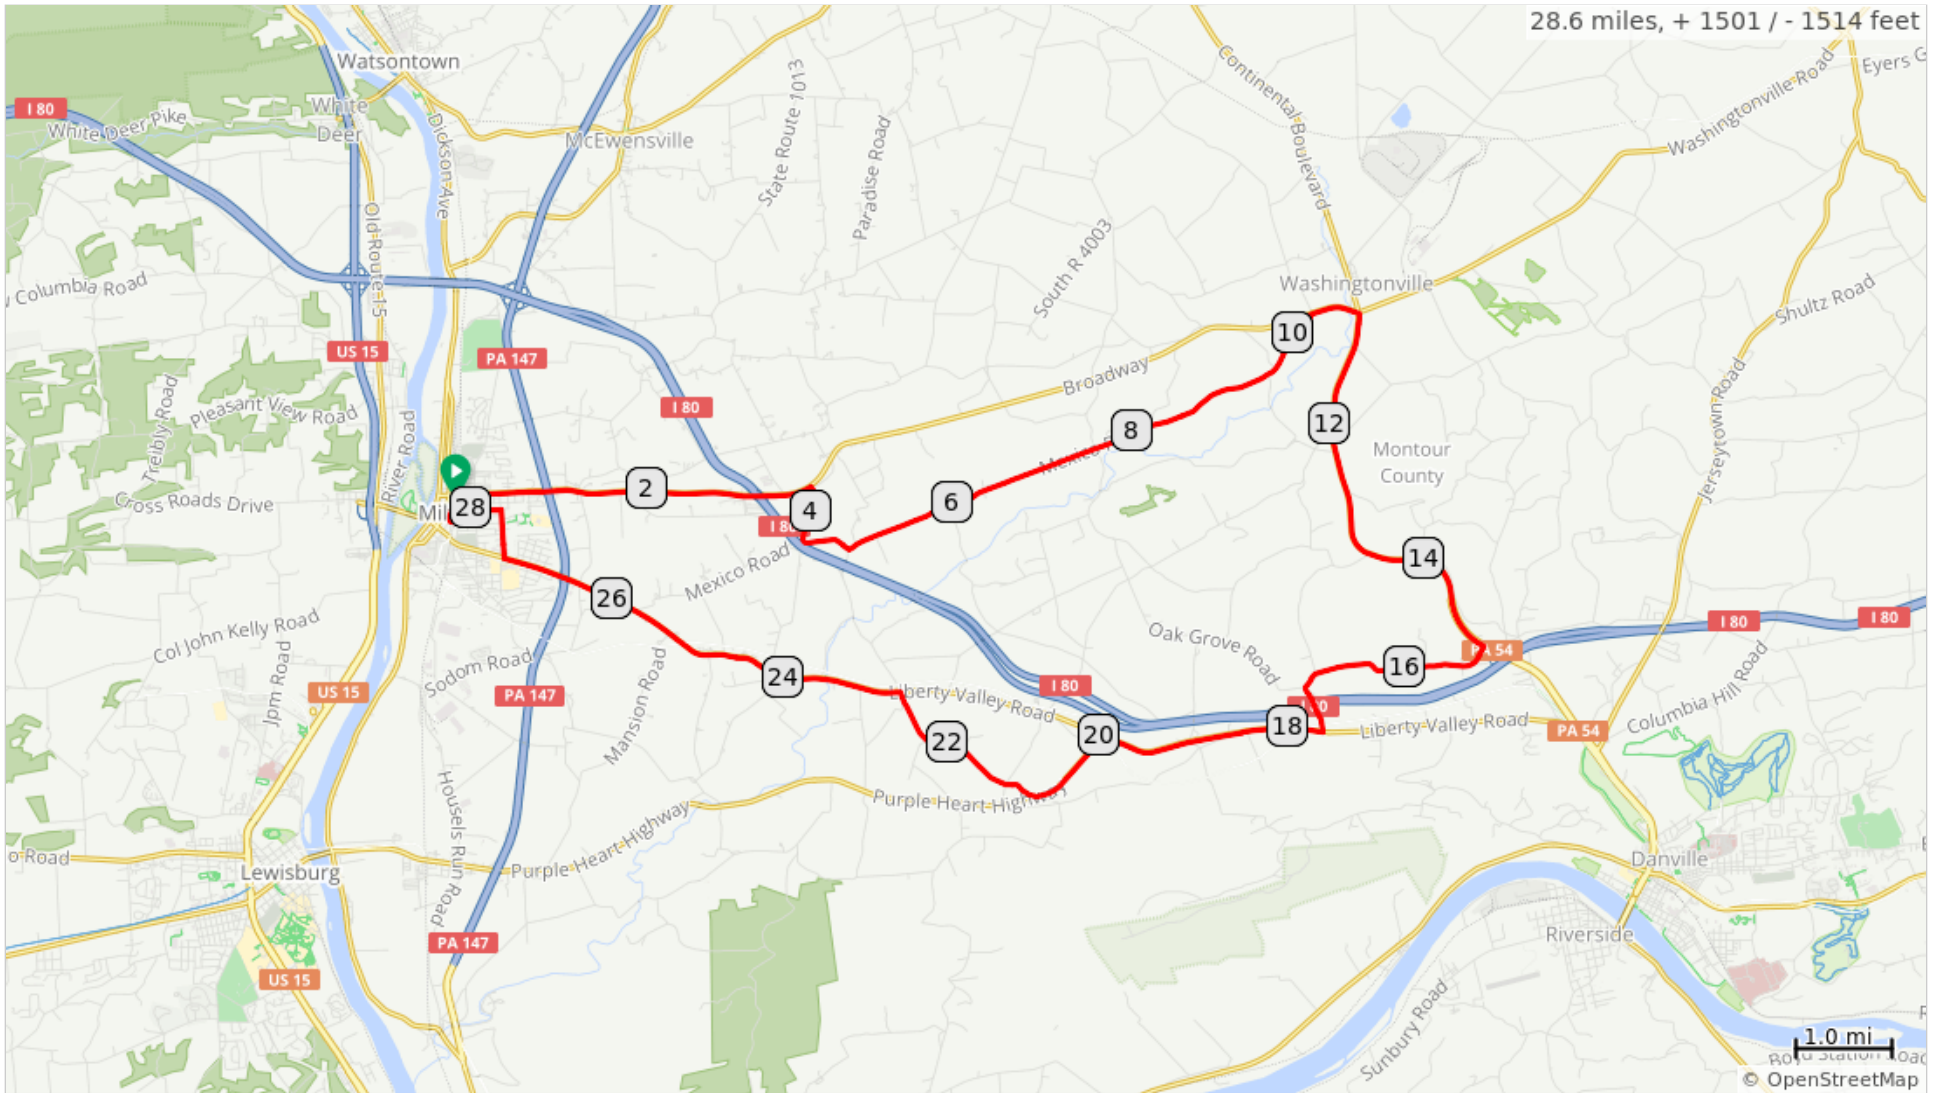

Milton Harvest Festival 28 Mile Bicycle Race Route 2021

28.6 miles, + 1501 / - 1514 feet

Milton Harvest Festival 28 Mile Bicycle Race Route 2021

Num	Dist	Prev	Type	Note	Next
1.	0.0	0.0	📍	Start of route	3.7
2.	3.7	3.7	➔	R onto Follmer Rd	1.1
3.	4.8	1.1	➔	L onto Creek Rd/Follmer Rd	0.1
4.	4.9	0.1	⬆	Continue onto Mexico Rd	5.3
5.	10.2	5.3	⬆	Continue onto Old Mexico Rd	0.1
6.	10.3	0.1	➔	R onto PA-254 E	0.5

10.3 miles. +515/-472 feet

Num	Dist	Prev	Type	Note	Next
7.	10.8	0.5	➔	R onto PA-54 E	4.3
8.	15.1	4.3	➔	R onto Sr3008/Valley West Rd	1.9
9.	17.0	1.9	⬆	Continue onto W Valley Rd	0.2
10.	17.2	0.2	⬆	Continue onto Klondike Rd	0.5
11.	17.7	0.5	➔	R onto PA-642 W	2.3

7.4 miles. +577/-505 feet

Num	Dist	Prev	Type	Note	Next
12.	20.0	2.3	➔	L onto PA-45 E	1.0
13.	20.9	1.0	➔	Slight R onto Pottsgrove Rd/Sr3004	1.9
14.	22.8	1.9	➔	L onto PA-642 E	4.4
15.	27.2	4.4	➔	R onto Brown Ave	0.5
16.	27.7	0.5	➔	L onto S Center St	0.3
17.	28.1	0.3	➔	L onto Ridge Ave	0.1

10.4 miles. +290/-380 feet

Num	Dist	Prev	Type	Note	Next
18.	28.2	0.1	➔	R onto Race St	0.2
19.	28.4	0.2	➔	R onto Filbert St	0.2
20.	28.6	0.2	📍	End of route	0.0

0.5 miles. +10/-5 feet